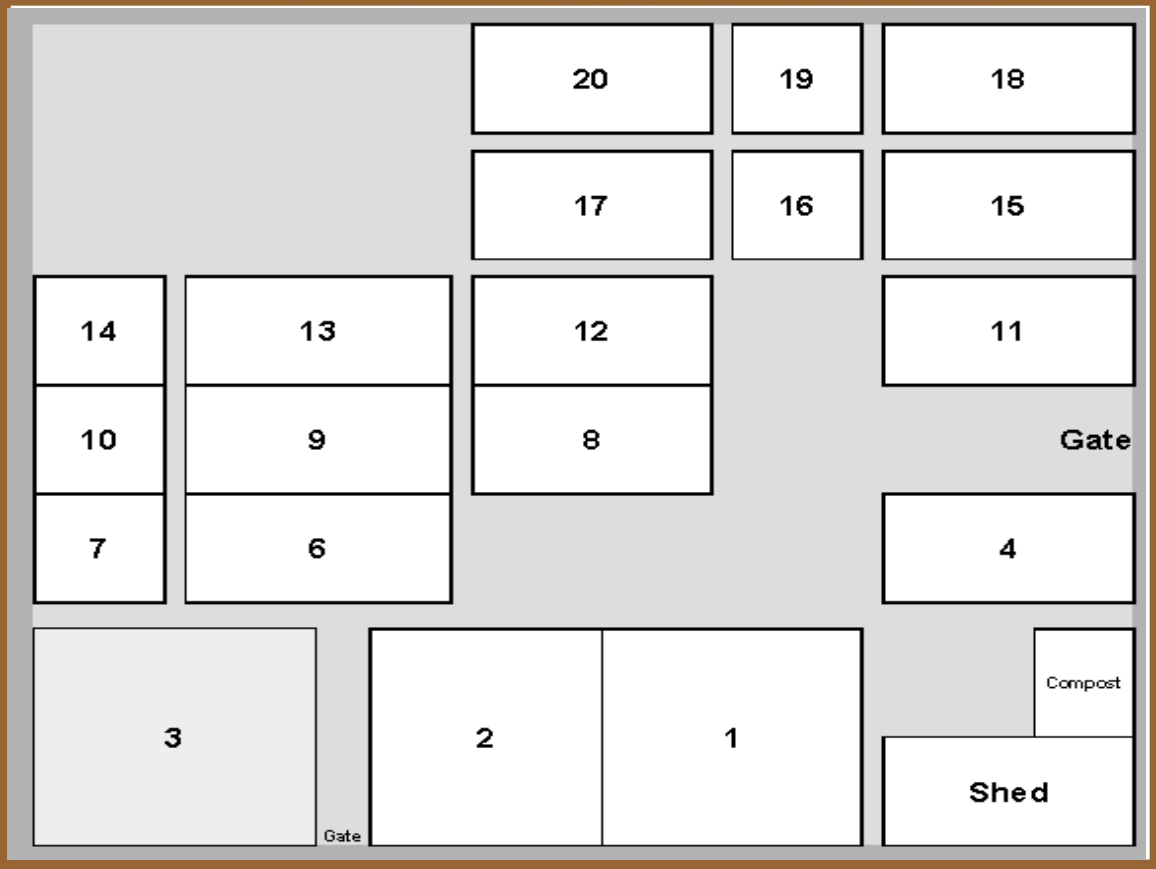

# Thom Park Community Garden

Most plots are 14' X 16' or 14' X 24'  
For more information call  
Gresham Community Gardens  
971-231-4191